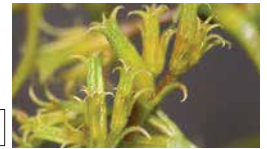

Common Name: Saharan mustard*
Scientific Name: *Brassica tournefortii*
Family: Brassicaceae

Common Name: yellow tack-stem
Scientific Name: *Calycoseris parryi*
Family: Asteraceae

Common Name: California mustard
Scientific Name: *Caulanthus lasiophyllus*
Family: Brassicaceae

Common Name: pebble pincushion
Scientific Name: *Chaenactis carphoclinia*
Family: Asteraceae

Common Name: Fremont's pincushion
Scientific Name: *Chaenactis fremontii*
Family: Asteraceae

Common Name: desert pincushion
Scientific Name: *Chaenactis stevioides*
Family: Asteraceae

Common Name: nettle-leaved goosefoot
Scientific Name: *Chenopodium murale*
Family: Amaranthaceae

Common Name: brittle spine flower
Scientific Name: *Chorizanthe brevicornu*
Family: Polygonaceae

Common Name: yellow cups
Scientific Name: *Chylismia brevipes*
Family: Onagraceae